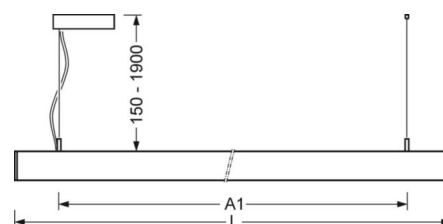

MECHANICS

Housing colour	silver grey/white aluminium RAL 9006
Dimensions (LxWxH/DxH)	1411mm x 51mm x 69mm
Weight (net)	3.8kg
Type of installation	Pendant individual mounting, Pendant light strip mounting

DEEP-LINK

<https://www.regiolux.de/en/article/60615032675>

Reference	LED 4700lm 830
ηLB	100 %
Φ ↓/↑	73 % / 27 %
UGR lat./long.	15.7 / 15.6

Dimensions

L	1411 mm	Length
B	51 mm	Width
H	69 mm	Height
A1	1200 mm	Mounting distance single mounting
P min	150 mm	Minimum suspension length
P max	1900 mm	Maximum suspension length