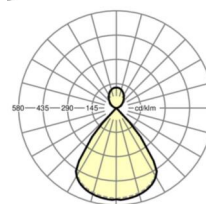

LIGHTING TECHNOLOGY

Placement	LED, Colour rendering/Light colour CRI ≥ 80 / 3000K
Colour tolerance (MacAdam)	3SDCM
Photobiological safety (Luminaire)	RG1
Nominal luminous flux	4698lm
LED service life	50000h L80/B10 (Tq 25°C)
Luminaire luminous efficiency	135lm/W
UGR lat./long.	15.7 / 15.6

MECHANICS

Housing colour	silver grey/white aluminium RAL 9006
Dimensions (LxWxH/DxH)	1411mm x 51mm x 69mm
Weight (net)	3.8kg
Type of installation	Pendant individual mounting, Pendant light strip mounting

DEEP-LINK

<https://www.regiolux.de/en/article/60615032675>

Reference	LED 4700lm 830
ηLB	100 %
Φ ↓/↑	73 % / 27 %
UGR lat./long.	15.7 / 15.6

Dimensions

L	1411 mm	Length
B	51 mm	Width
H	69 mm	Height
A1	1200 mm	Mounting distance single mounting
P min	150 mm	Minimum suspension length
P max	1900 mm	Maximum suspension length