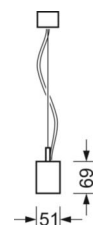

MECHANICS

Housing colour	silver grey/white aluminium RAL 9006
Dimensions (LxWxH/DxH)	1411mm x 51mm x 69mm
Weight (net)	3.8kg
Type of installation	Pendant individual mounting, Pendant light strip mounting

DEEP-LINK

<https://www.regiolux.de/en/article/60615032675>

Reference	LED 4700lm 830
ηLB	100 %
Φ ↓/↑	73 % / 27 %
UGR lat./long.	15.7 / 15.6

Dimensions

L	1411 mm	Length
B	51 mm	Width
H	69 mm	Height
A1	1200 mm	Mounting distance single mounting
P min	150 mm	Minimum suspension length
P max	1900 mm	Maximum suspension length